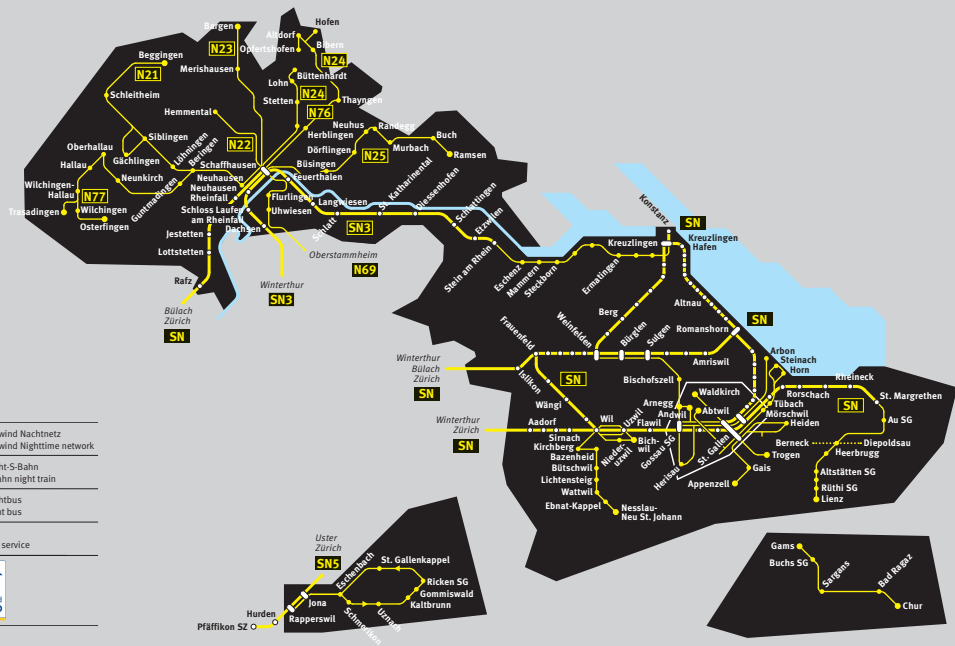

Nachtnetz | an Wochenenden

Nighttime network | at weekends

 Ostwind Nachtnetz
Ostwind Nighttime network

 Nacht-S-Bahn
 S-Bahn night train

 Nachtbus
Night bus

 Taxi
Taxi service